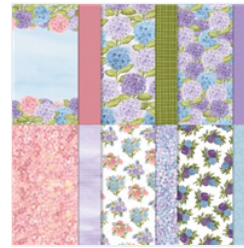

Supply List

Melva Peters
6045125124

stampinwithmelva@gmail.com
www.stampingwithmelva.com

[Hydrangea Haven Bundle \(English\) - 156251](#)

Price: \$71.00

[Gorgeous Grape 8-1/2" X 11" Cardstock - 146987](#)

Price: \$12.00

[Highland Heather 8-1/2" X 11" Cardstock - 146986](#)

Price: \$12.00

[Hydrangea Hill 12" X 12" \(30.5 X 30.5 Cm\) Designer Series Paper - 154570](#)

Price: \$15.75

[Basic White 8-1/2" X 11" Cardstock - 159276](#)