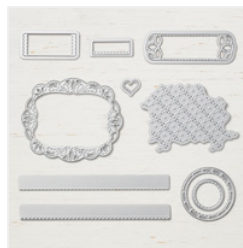

Price: \$28.00

[Tropical Chic Clear-Mount Bundle - 148399](#)

Price: \$44.00

[Magical Mermaid Clear-Mount Stamp Set - 144017](#)

Price: \$20.00

[Tropical Escape 6" X 6" \(15.2 X 15.2 Cm\) Designer Series Paper - 146916](#)

Price: \$11.00

[Stitched Labels Dies - 146828](#)

Price: \$33.00

[Fabulous Flamingo Photopolymer Stamp Set - 143758](#)

Price: \$21.00

[Tufted Dynamic Textured Impressions Embossing Folder - 146335](#)

Price: \$9.00