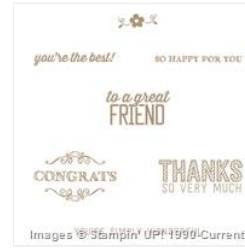

# Supply List

Ann Clemmer  
(530) 674-5090  
[ann@stamperdog.com](mailto:ann@stamperdog.com)  
[www.stamperdog.com](http://www.stamperdog.com)

[Gorgeous Grunge  
Wood-Mount  
Stamp Set -  
130514](#)

Price: \$25.00

[Gorgeous Grunge  
Clear-Mount  
Stamp Set -  
130517](#)

Price: \$18.00

[Simply Wonderful  
Wood Stamp Set -  
139125](#)

Price: \$0.00

[Simply Wonderful  
Clear Stamp Set -  
139128](#)

Price: \$0.00

[Full Heart Punch -  
119883](#)