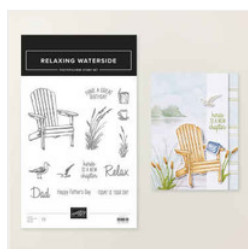

Supply List

Place Order
mo.rootes@polesapart.org

[Relaxing Waterside Photopolymer Stamp Set \(English\) - 167922](#)

Price: £19.00

[Relaxing Waterside Dies - 167927](#)

Price: £30.00

[Relaxing Waterside Bundle \(English\) - 167928](#)

Price: £44.00

[Nested Essentials Dies - 161597](#)

Price: £32.00

[Basic White A4 Cardstock - 166781](#)

Price: £14.00

[Hydrangea Hue A4 Cardstock - 167688](#)

Price: £14.00

[Mossy Meadow A4 Cardstock - 133683](#)

Price: £14.00

[Hydrangea Hue Classic Stampin' Pad - 167677](#)

Price: £14.00

[Mossy Meadow Classic Stampin' Pad - 147111](#)

Price: £10.25

[Secret Sea Classic Stampin' Pad - 165285](#)

Price: £10.25

[Paper Trimmer - 152392](#)