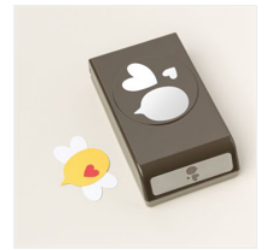

[Hugs For Love Photopolymer Stamp Set \(English\) - 164559](#)

Price: \$20.00

[Bee My Valentine Photopolymer Stamp Set \(English\) - 162547](#)

Price: \$21.00

[To The Point Label Punch - 164568](#)

Price: \$25.00

[Bee Builder Punch - 162553](#)

Price: \$26.00

[Sale-A-Bration Bee Builder Punch - 168077](#)

Price: \$0.00

[Marbled Elegance 12" X 12" \(30.5 X 30.5 Cm\) Specialty Designer Series Paper - 164919](#)

Price: \$16.50