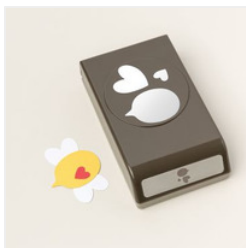

[Hugs For Love Photopolymer Stamp Set \(English\) - 164559](#)

Price: \$20.00

[Bee My Valentine Photopolymer Stamp Set \(English\) - 162547](#)

Price: \$21.00

[To The Point Label Punch - 164568](#)

Price: \$25.00

[Bee Builder Punch - 162553](#)

Price: \$26.00

[Sale-A-Bration Bee Builder Punch - 168077](#)

Price: \$0.00

[Marbled Elegance 12" X 12" \(30.5 X 30.5 Cm\) Specialty Designer Series Paper - 164919](#)

Price: \$16.50