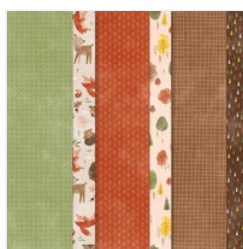

Supply List

Peggy Murwin

815-653-2216

peggymurwin@comcast.net

www.stampwithpeggy.com

[Autumn To Remember Photopolymer Stamp Set \(English\) - 166500](#)

Price: \$24.00

[Choose Happy Photopolymer Stamp Set \(English\) - 163701](#)

Price: \$21.00

[Sweet Days Of Autumn 12" X 12" \(30.5 X 30.5 Cm\) Designer Series Paper - 166498](#)

Price: \$12.50

[Copper Clay 8-1/2" X 11" Cardstock - 161721](#)

Price: \$11.50

[Early Espresso 8-1/2" X 11" Cardstock - 119686](#)