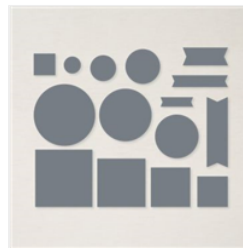

Price: \$10.00

Sweet Sorbet 8-
1/2" X 11"
Cardstock -
159268

Price: \$10.00

Basic Black 8-1/2"
X 11" Cardstock -
121045

Price: \$10.00

Basic White 8-1/2"
X 11" Cardstock -
159276

Price: \$10.50

Tuxedo Black
Memento Ink Pad -
132708

Price: \$6.50

Dainty Delight Dies
- 160674

Price: \$36.00

Stylish Shapes
Dies - 159183

Price: \$30.00

Adhesive-Backed
Milky Dots -
160582

Price: \$8.00