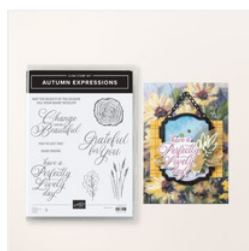

Supply List

Linda Fisher

336-260-2173

angelsofjoy@gmail.com

[Http://www.devotedstamper.com](http://www.devotedstamper.com)

[Autumn Expressions Bundle \(English\) - 164056](#)

Price: \$51.25

[Autumn Expressions Cling Stamp Set \(English\) - 164174](#)

Price: \$25.00

[Autumn Expressions Dies - 164055](#)

Price: \$32.00

[Early Espresso 8-1/2" X 11" Cardstock - 119686](#)

Price: \$14.00

[Peach Pie 8-1/2" X 11" Cardstock - 163799](#)

Price: \$14.00

[Balmy Blue 8-1/2" X 11" Cardstock - 146982](#)

Price: \$14.00

[Pretty Peacock 8-1/2" X 11" Cardstock - 150880](#)

Price: \$14.00

[Basic White 8-1/2" X 11" Cardstock - 159276](#)

Price: \$13.00

[Early Espresso Classic Stampin' Pad - 147114](#)

Price: \$11.00