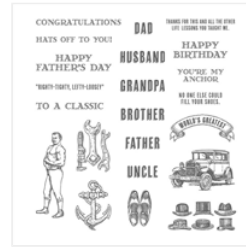

[Guy Greetings](#)
[Clear-Mount](#)
[Stamp Set -](#)
[138828](#)

Price: $39.00