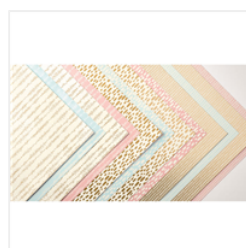

[Bundle Of Love
Specialty Designer
Series Paper -
144143](#)

Price: 16,00 €