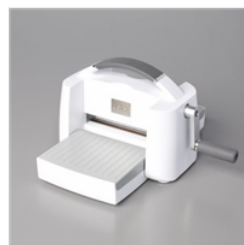

Basic White 8-1/2"
X 11" Cardstock -
159276

Price: \$10.25

Bermuda Bay
Classic Stampin'
Pad - 147096

Price: \$8.00

Blackberry Bliss
Classic Stampin'
Pad - 147092

Price: \$8.00

Bumblebee Classic
Stampin' Pad -
153116

Price: \$7.50

Ice Cream Corner
Sprinkles - 154568

Sale: \$2.40

Price: \$6.00

Stampin'
Dimensionals -
104430

Price: \$4.25

Multipurpose
Liquid Glue -
110755

Price: \$4.00

Layering Circles
Dies - 151770

Price: \$35.00

Stampin' Cut &
Emboss Machine -
149653

Price: \$125.00