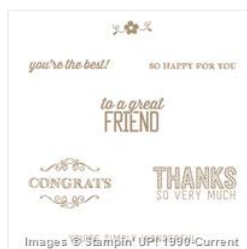

Supply List

Ann Clemmer
(530) 761-5090
ann@stamperdog.com
www.stamperdog.com

[Baby Bumblebee
Wood Stamp -
137153](#)

Price: \$7.95

[Simply Wonderful
Wood Stamp Set -
139125](#)

Price: \$0.00

[Simply Wonderful
Clear Stamp Set -
139128](#)