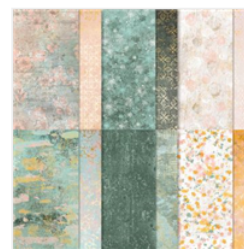

# Supply List

Polly Libby

919-357-3781

[libbyscraftstudio@gmail.com](mailto:libbyscraftstudio@gmail.com)

<https://libbyscraftstudio.blogspot.com/>

[Basic White 8-1/2" X 11" Cardstock - 159276](#)

Price: \$13.00

[Petal Pink 8-1/2" X 11" Cardstock - 146985](#)

Price: \$14.00

[Petal Pink 5/8" \(1.6 Cm\) Organdy Striped Ribbon - 149441](#)

Price: \$8.00

[2021-2023 In Color Opal Rounds - 159185](#)

Price: \$8.50

[Texture Chic 12" X 12" \(30.5 X 30.5 Cm\) Specialty Designer Series Paper - 158808](#)

Price: \$15.00

[Season Of Chic Bundle \(English\) - 158816](#)

Price: \$57.50

[Season Of Chic Photopolymer Stamp Set \(English\) - 158810](#)

Price: \$27.00

[Chic Dies - 158815](#)

Price: \$37.00

[Petal Pink Classic Stampin' Pad - 147108](#)