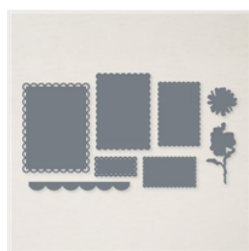

Supply List

April Lindow
425-760-5532
aprillindow@gmail.com
tollercraft.com

Brilliant Wings
Dies - 155523

Price: \$44.00

Scalloped
Contours Dies -
155560

Price: \$35.00

Ornate Thanks
Photopolymer
Stamp Set
(English) - 158301