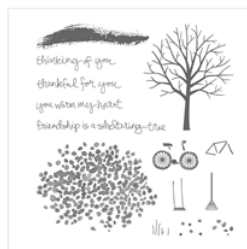

Supply List

Ann Clemmer
(530) 761-5090
ann@stamperdog.com
www.stamperdog.com

[Foxy Friends
Photopolymer
Stamp Set -
141549](#)

Price: \$27.00

[Sheltering Tree
Photopolymer
Stamp Set -
137163](#)

Price: \$25.00