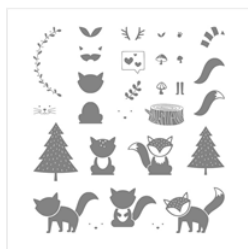

Supply List

Ann Clemmer
(530) 761-5090
ann@stamperdog.com
www.stamperdog.com

[Foxy Friends
Photopolymer
Stamp Set -
141549](#)

Price: \$27.00

[Sheltering Tree
Photopolymer
Stamp Set -
137163](#)

Price: \$25.00