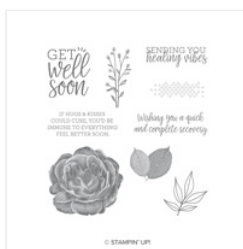

Supply List

Cindy Baughman

808-754-2269

stampedwithaloha@gmail.com

www.stampedwithaloha.com

[Family & Friends
Photopolymer
Stamp Set -
148698](#)

Price: \$17.00

[Paper Snips
Scissors - 103579](#)

Price: \$12.00

[Healing Hugs
Clear-Mount
Stamp Set -
146530](#)

Price: \$21.00

[Balmy Blue 8-1/2"
X 11" Cardstock -
146982](#)

Price: \$14.00

[Daffodil Delight 8-
1/2" X 11"
Cardstock -
119683](#)

Price: \$14.00