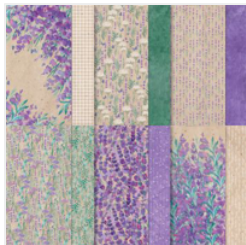

Painted Lavender May 2024

Supply List

Rachel Brumley
(479) 6443318

rachel@stampwithrachel.com
<http://www.stampwithrachel.com>

[Painted Lavender
Photopolymer
Stamp Set -
162594](#)

Price: \$20.00

[Basic White 8-1/2"
X 11" Cardstock -
159276](#)

Price: \$13.00

[Basic White 8-1/2"
X 11" Thick
Cardstock -
159229](#)

Price: \$17.00

[Gorgeous Grape
8-1/2" X 11"
Cardstock -
146987](#)

Price: \$14.00

[Vellum 8-1/2" X
11" Cardstock -
101856](#)

Price: \$10.00

[Perennial
Lavender 12" X
12" \(30.5 X 30.5
Cm\) Designer
Series Paper -
162593](#)

Price: \$12.50

[Highland Heather
Classic Stampin'
Pad - 147103](#)

Price: \$11.00

[Stampin' Cut &
Emboss Machine -
149653](#)