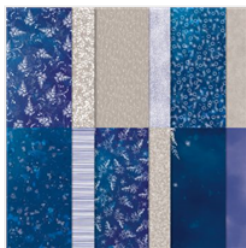

Price: \$22.00

[Stylish Shapes
Dies - 159183](#)

Price: \$30.00

[Stitched Greenery
Die - 155451](#)

Price: \$32.00

[Timeworn Type 3D
Embossing Folder
- 156505](#)

Price: \$11.00

[Fern 3D
Embossing Folder
- 158804](#)

Price: \$10.00

[Basic Borders Dies
- 155558](#)

Price: \$29.00

[Scalloped
Contours Dies -
155560](#)

Price: \$35.00

[Pretty Prints 12" X
12" \(30.5 X 30.5
Cm\) Designer
Series Paper -
159245](#)

Price: \$12.00

[Sun Prints 12" X
12" \(30.5 X 30.5
Cm\) Designer
Series Paper -
158790](#)

Price: \$12.00

[Charming
Sentiments
Photopolymer
Stamp Set
\(English\) - 159985](#)

Price: \$23.00

[Nature's Prints
Cling Stamp Set
\(English\) - 158793](#)