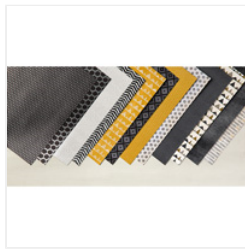

Supply List

Tina Rappe
6082899271

tinarappe@gmail.com
www.stampinstudio.com

[Super Duper
Clear-Mount
Stamp Set -
142874](#)

Price: \$19.00

[Urban
Underground
Specialty Designer
Series Paper -
142783](#)

Price: \$13.00

[Flirty Flamingo 8-
1/2" X 11"
Cardstock -
141416](#)

Price: \$14.00

[Basic Black 8-1/2"
X 11" Cardstock -
121045](#)

Price: \$14.00

[Whisper White 8-
1/2" X 11"
Cardstock -
100730](#)

Price: \$9.75

[Flirty Flamingo
Classic Stampin'
Pad - 141397](#)