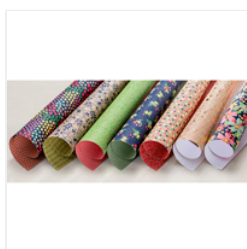

[Affectionately
Yours Specialty
Designer Series
Paper - 141632](#)

Price: $13.00