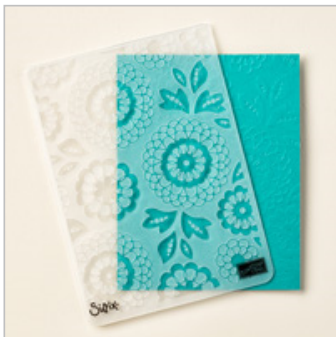

Sahara Sand A4
Cardstock

121695

\$15.25

Soft Suede Classic
Stampin' Pad

126978

\$11.50

1" Square Punch

124094

\$28.00

Lovely Lace Textured
Impressions
Embossing Folder

133737

\$13.00

Pearl Basic Jewels

119247

\$8.75

Stampin' Glue Sticks