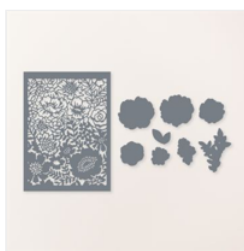

# Supply List

Linda Fisher  
336-260-2173

[angelsofjoy@gmail.com](mailto:angelsofjoy@gmail.com)

[Http://www.devotedstamper.com](http://www.devotedstamper.com)

[Two-Tone Flora Bundle \(English\) - 160414](#)

Price: \$55.75

[Two-Tone Flora Photopolymer Stamp Set - 160844](#)

Price: \$23.00

[Two-Tone Flora Dies - 159181](#)

Price: \$39.00

[On The Farm Cling Stamp Set \(English\) - 160652](#)

Price: \$25.00

[Evening Evergreen 8-1/2" X 11" Cardstock - 155574](#)

Price: \$9.25

[Soft Succulent 8-1/2" X 11" Cardstock - 155776](#)

Price: \$9.25

[Polished Pink 8-1/2" X 11" Cardstock - 155710](#)

Price: \$9.25

[Basic White 8-1/2" X 11" Cardstock - 159276](#)

Price: \$13.00