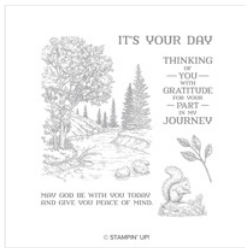

# Supply List

Place Order  
[tinasstampstudio@gmail.com](mailto:tinasstampstudio@gmail.com)

[Peaceful Place  
Clear-Mount  
Stamp Set -  
146689](#)

Price: \$22.00

[Whisper White 8-  
1/2" X 11" Thick  
Cardstock -  
140272](#)