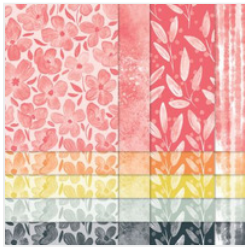

# Supply List

Place Order  
[scrappin\\_katy@hotmail.com](mailto:scrappin_katy@hotmail.com)

[2025-2027 In Color™ 6" X 6" \(15.2 X 15.2 Cm\) Designer Series Paper - 165300](#)

Price: \$12.50

[Terrific Toadstools Bundle \(English\) - 164790](#)

Price: \$40.50

[Pattern Of Friendship Photopolymer Stamp Set \(English\) - 165383](#)

Price: \$18.00

[Exposed Brick 3D Embossing Folder - 161600](#)

Price: \$11.00

[2025-2027 In Color™ Flat Pearls - 165192](#)