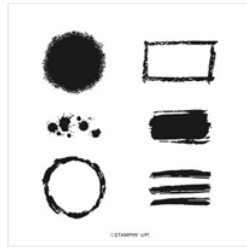

Supply List

Tricia Chuba
pchuba@hotmail.com
<https://butterdishdesigns.com/>

[Sailing Home Bundle - 151066](#)

Price: \$50.25

[Textures & Frames Photopolymer Stamp Set - 156616](#)

Price: \$0.00

[Misty Moonlight Classic Stampin' Pad - 153118](#)

Price: \$11.00

[Balmy Blue Classic Stampin' Pad - 147105](#)

Price: \$11.00

[Basic White 8-1/2" X 11" Cardstock - 159276](#)

Price: \$13.00

[Misty Moonlight 8-1/2" X 11" Cardstock - 153081](#)

Price: \$14.00