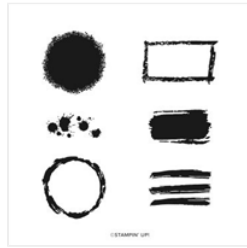

# Supply List

Place Order  
[pchuba@hotmail.com](mailto:pchuba@hotmail.com)

Sailing Home Bundle - 151066

Price: \$50.25

Textures & Frames Photopolymer Stamp Set - 156616

Price: \$0.00

Misty Moonlight Classic Stampin' Pad - 153118

Price: \$7.50

Balmy Blue Classic Stampin' Pad - 147105

Price: \$7.50

Basic White 8-1/2" X 11" Cardstock - 159276

Price: \$9.75

Misty Moonlight 8-1/2" X 11" Cardstock - 153081

Price: \$8.75

Balmy Blue 8-1/2" X 11" Cardstock - 146982