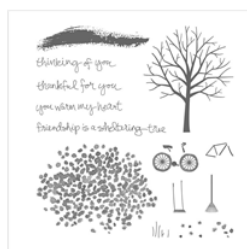

Supply List

Jody Brechbill

717 372 5508

jodybrechbill322@gmail.com

www.jodybrechbill.stampinup.net

[Sprinkles Of Life Photopolymer Stamp Set - 139971](#)

Price: \$21.00

[Sheltering Tree Photopolymer Stamp Set - 137163](#)