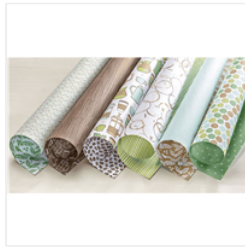

Supply List

Place Order
me@aboverubiesstudio.com

[Coffee Café
Photopolymer
Bundle - 145331](#)

Price: \$45.75

[Coffee Break
Designer Series
Paper - 144155](#)

Price: \$11.00

[Urban
Underground
Designer Washi
Tape - 142787](#)

Price: \$5.00

[Whisper White 8-
1/2" X 11"
Cardstock -
100730](#)

Price: \$9.75

[Coffee Break 8-
1/2" X 11"
Cardstock Pack -
144156](#)

Price: \$8.00

[Early Espresso
Classic Stampin'
Pad - 126974](#)

Price: \$6.50