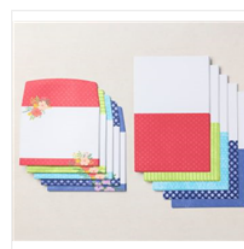

Tea Boutique
Cards & Envelopes
- 159270

Price: $10.00