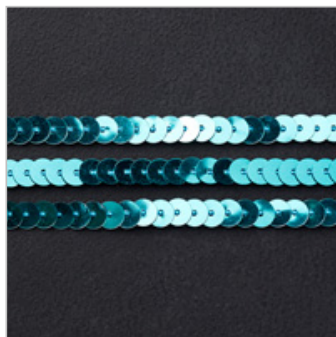

Stampin'
Blendabilities™
Markers Rich
Razzleberry
Assortment

131003
\$11.95

[Stampin' Blendabilities™ Markers Skin Tone Assortment](#)
 129370
 \$22.95

[Tuxedo Black Memento Ink Pad](#)
 132708
 \$6.00

[Crumb Cake Classic Stampin' Pad](#)
 126975
 \$6.50

[Artisan Embellishment Kit](#)
 137909
 \$9.95

[Bermuda Bay Sequin Trim](#)
 137910
 \$5.00

[Stacked With Love Designer Series Paper Stack](#)
 137779
 \$6.95

[Pearl Basic Jewels](#)
 119247
 \$5.00

[Crumb Cake 8-1/2" X 11" Cardstock](#)
 120953
 \$8.00