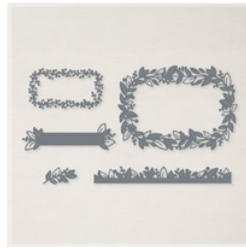

Eden's Garden & Texture Chic Supply List

Nancy Thompson
stampinnancyink@gmail.com
createwithnancy.com

[Eden's Garden Cling Stamp Set \(English\) - 157823](#)

Price: \$23.00

[Eden Dies - 157831](#)

Price: \$35.00