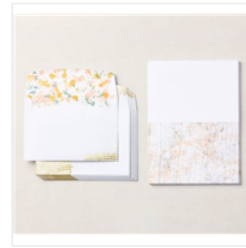

Eden's Garden & Texture Chic Supply List

Nancy Thompson
stampinnancyink@gmail.com
createwithnancy.com

[Eden's Garden Cling Stamp Set \(English\) - 157823](#)

Price: \$23.00

[Eden Dies - 157831](#)

Price: \$35.00

[Texture Chic 12" X 12" \(30.5 X 30.5 Cm\) Specialty Designer Series Paper - 158808](#)

Price: \$15.00

[Texture Chic Memories & More Cards & Envelopes - 159202](#)

Price: \$12.00

[Petal Pink 8-1/2" X 11" Cardstock - 146985](#)

Price: \$14.00

[Soft Succulent 8-1/2" X 11" Cardstock - 155776](#)

Price: \$9.25

[Basic White 8-1/2" X 11" Thick Cardstock - 159229](#)

Price: \$17.00

[Scalloped Contours Dies - 155560](#)

Price: \$35.00

[Pale Papaya 3/8" \(1 Cm\) Open Weave Ribbon - 155672](#)