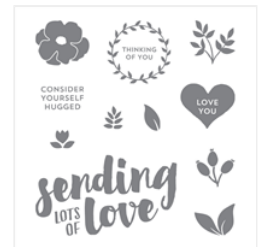

[Lots Of Love
Clear-Mount
Stamp Set -
143802](#)

Price: $19.00