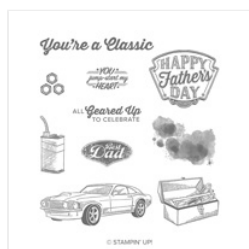

Supply List

Jenn Tinline
905-802-9902

fun@stampwithjenn.com
www.stampwithjenn.com

[Geared Up Garage Cling Bundle - 150610](#)

Price: \$66.50

[Geared Up Garage Cling Stamp Set - 148590](#)

Price: \$29.00

[Classic Garage 6" X 6" \(15.2 X 15.2 Cm\) Designer Series Paper - 148482](#)

Price: \$15.00

[Garage Gears Dies - 148521](#)

Price: \$45.00

[Big Shot - 143263](#)

Price: \$150.00

[Big Shot Embossing Mats - 146327](#)

Price: \$21.00

[Night Of Navy Classic Stampin' Pad - 126970](#)