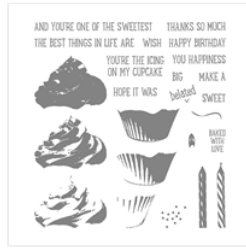

[Sweet Cupcake
Photopolymer
Stamp Set -
141498](#)

Price: $21.00