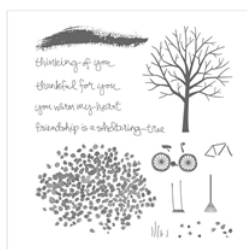

Supply List

Leena Girs

519-574-6059

lgirsa@gmail.com

<http://alacards.blogspot.com>

[Sheltering Tree
Photopolymer
Stamp Set -
137163](#)

Price: \$32.00

[Petite Pairs Clear-
Mount Stamp Set -
122497](#)