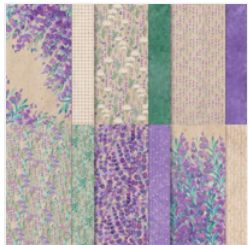

Supply List

Place Order

pamela@stampinpinkrose.com

<https://stampinpinkrose.com/>

Sketched Butterflies Bundle (English) - 163492

Price: \$49.50

Bottled Happiness Photopolymer Stamp Set (English) - 158684

Price: \$23.00

Pretty Peacock Classic Stampin' Pad - 150083

Price: \$9.00

Basic White 8-1/2 X 11" Cardstock - 159276

Price: \$13.00

Shaded Spruce 8-1/2 X 11" Cardstock - 146981

Price: \$11.50

Perennial Lavender 12" X 12" (30.5 X 30.5 Cm) Designer Series Paper - 162593