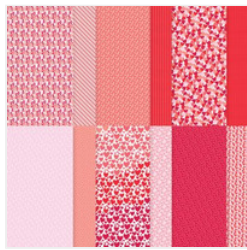

[Made With Love
12" X 12" (30.5 X
30.5 Cm) Designer
Series Paper -
167054](#)

Price: $12.50