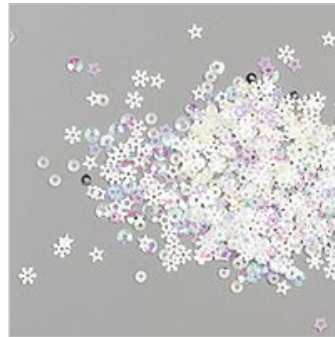

[Flirty Flamingo Classic Stampin' Pad](#)
 147052
 £7.00

[Real Red Classic Stampin' Pad](#)
 147084
 £7.00

[Basic Gray Classic Stampin' Pad](#)
 149165
 £7.00

[Tuxedo Black Memento Ink Pad](#)
 132708
 £5.50

Shaded Spruce
Classic Stampin' Pad

147088
£7.00

2-1/4" (5.7 Cm) Circle
Punch

143720
£17.00

Snowflake Sequins

150443
£5.50

Take Your Pick

144107
£9.00