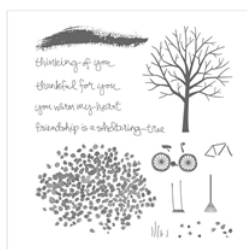

Supply List

Melva Peters

6045125124

stampinwithmelva@gmail.com

www.stampingwithmelva.com

[Sheltering Tree
Photopolymer
Stamp Set -
137163](#)

Price: \$32.00

[Vintage Leaves
Photopolymer
Stamp Set -
138802](#)