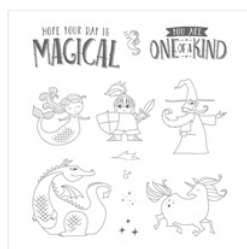

Supply List

Lisa Ann Bernard

(707) 513-7718

lisa@queenbcreations.net

<http://www.queenbcreations.net>

[Magical Day Clear-Mount Bundle - 145985](#)

Price: \$45.75

[Magical Day Clear-Mount Stamp Set - 145857](#)