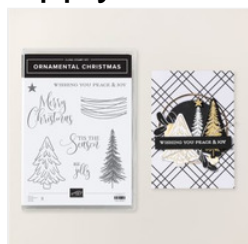

An Elegant Pine Snowflakes Christmas Card Idea

Mary Fish

maryfish@stampinpretty.com

<http://stampinpretty.com>

Supply List

[Ornamental Christmas Cling Stamp Set \(English\) - 165991](#)

Price: \$24.00

[Elegant Pine Snowflakes 12" X 12" \(30.5 X 30.5 Cm\) Designer Series Paper - 166066](#)

Price: \$12.50

[Basic White 8-1/2" X 11" Thick Cardstock - 159229](#)

Price: \$17.00

[Secret Sea 8-1/2" X 11" Cardstock - 165624](#)

Price: \$14.00

[Cherry Cobbler 8-1/2" X 11" Cardstock - 119685](#)

Price: \$14.00