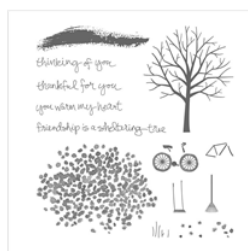

Supply List

Elizabeth Gross
lillylovespaper@gmail.com
lillylovespaper.blogspot.com.au

[Sheltering Tree
Photopolymer
Stamp Set -
137163](#)

Price: \$43.00

[Card Stock A4
Crisp Cantaloupe -
131303](#)

Price: \$11.95