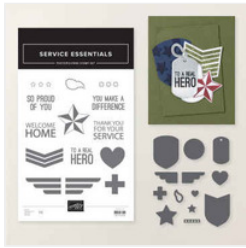

Sliding Lock Service Essentials Supply List

Lisa Ann Bernard
(707) 513-7718

lisa@queenbcreations.net
<http://www.queenbcreations.net>

[Service Essentials
Bundle \(English\) -
167438](#)

Price: \$40.50

[Textured Notes
Dies - 165555](#)

Price: \$31.00

[Mossy Meadow 8-
1/2" X 11"
Cardstock -
133676](#)

Price: \$14.00

[Old Olive 8-1/2" X
11" Cardstock -
100702](#)

Price: \$14.00

[Smoky Slate 8-1/2"
X 11" Cardstock -
131202](#)

Price: \$14.00