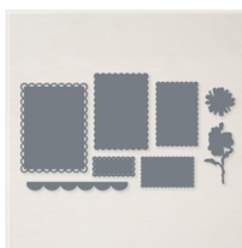

Price: \$8.00

Highland Heather  
Classic Stampin'  
Pad - 147103

Price: \$8.00

Mint Macaron  
Stampin' Blends  
Combo Pack -  
154889

Price: \$9.00

Whisper White 1/4"  
(6.4 Mm) Crinkled  
Seam Binding  
Ribbon - 151326

Price: \$7.50

Water Painters -  
151298

Price: \$13.00

Scalloped  
Contours Dies -  
155560

Price: \$35.00

Blending Brushes -  
153611

Price: \$12.50

Iridescent Pearl  
Basic Jewels -  
158987