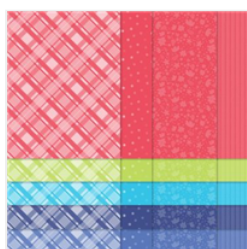

Supply List

Tina Rappe
6082899271

tinarappe@gmail.com
www.stampinstudio.com

[Sunny Splash Cling Stamp Set \(English\) - 158784](#)

Price: \$21.00

[2022-2024 In Color™ 6" X 6" \(15.2 X 15.2 Cm\) Designer Series Paper - 159253](#)

Price: \$12.00

[Orchid Oasis 8-1/2" X 11" Cardstock - 159267](#)

Price: \$10.00

[Sweet Sorbet 8-1/2" X 11" Cardstock - 159268](#)

Price: \$10.00

[Basic White 8-1/2" X 11" Cardstock - 159276](#)

Price: \$13.00