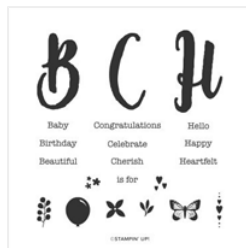

Price: \$45.00

[Seaside View Cling Stamp Set - 152651](#)

Price: \$19.00

[Framed For You Cling Stamp Set \(En\) - 153591](#)

Price: \$19.00

[Basket Of Blooms Photopolymer Stamp Set - 153305](#)

Price: \$17.00

[Hippo Happiness Bundle \(En\) - 154080](#)

Price: \$48.50

[His Love Cling Stamp Set \(En\) - 152660](#)

Price: \$22.00

[Monogram Messages Cling Stamp Set - 152673](#)

Price: \$20.00

[So Much Love Cling Stamp Set \(En\) - 152667](#)