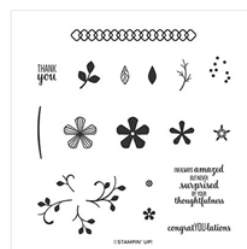

Price: \$29.00

[Layering Squares Dies - 151772](#)

Price: \$35.00

[Stitched Shapes Dies - 145372](#)

Price: \$30.00

[Thoughtful Blooms Photopolymer Stamp Set \(English\) - 152290](#)

Price: \$0.00

[Small Bloom Punch - 152316](#)

Price: \$13.00

[Leaf Punch - 144667](#)

Price: \$16.00

[Peaceful Poppies Designer Series Paper - 151324](#)

Price: \$11.50

[Rich Razzleberry 8-1/2" X 11" Cardstock - 115316](#)

Price: \$9.25

[Whisper White 8-1/2" X 11" Cardstock - 100730](#)