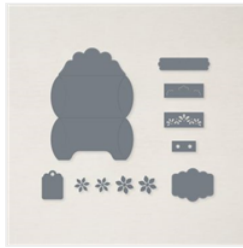

Pretty Pillow Box Tote

Supply List

Marisa Alvarez
847 922-6795 call/text
marisa@kitchentablestamper.com
marisaalvarez.stampinup.net

[Christmas Season Bundle \(English\) - 156801](#)

Price: \$54.00

[Christmas To Remember Cling Stamp Set \(English\) - 156300](#)

Price: \$23.00

[Pretty Pillowbox Dies - 156321](#)

Price: \$34.00

[Label Me Lovely Punch - 151296](#)

Price: \$19.00

[Painted Christmas 12" X 12" \(30.5 X 30.5 Cm\) Designer Series Paper - 156292](#)

Price: \$12.00