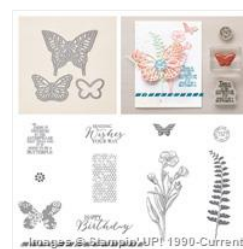

Supply List

Isabelle Lefebvre
819-751-0940

isabelle@scrapbooktousjours.com
www.scrapbooktousjours.com

Crumb Cake 12" X 12" Card Stock - 124274

Price: \$7.25

Baked Brown Sugar 8-1/2" X 11" Card Stock - 131296

Price: \$8.50

Whisper White 8-1/2" X 11" Cardstock - 100730

Price: \$13.25

Lullaby Designer Series Paper - 133695

Price: \$13.50

Butterfly Basics Photopolymer Bundle - 138865

Price: \$51.75

Honeycomb Textured Impressions Embossing Folder - 129378