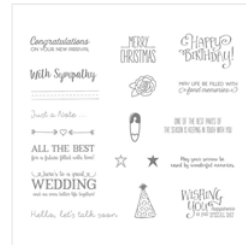

[Better Together Wood-Mount Stamp Set - 141733](#)

Price: £46.00